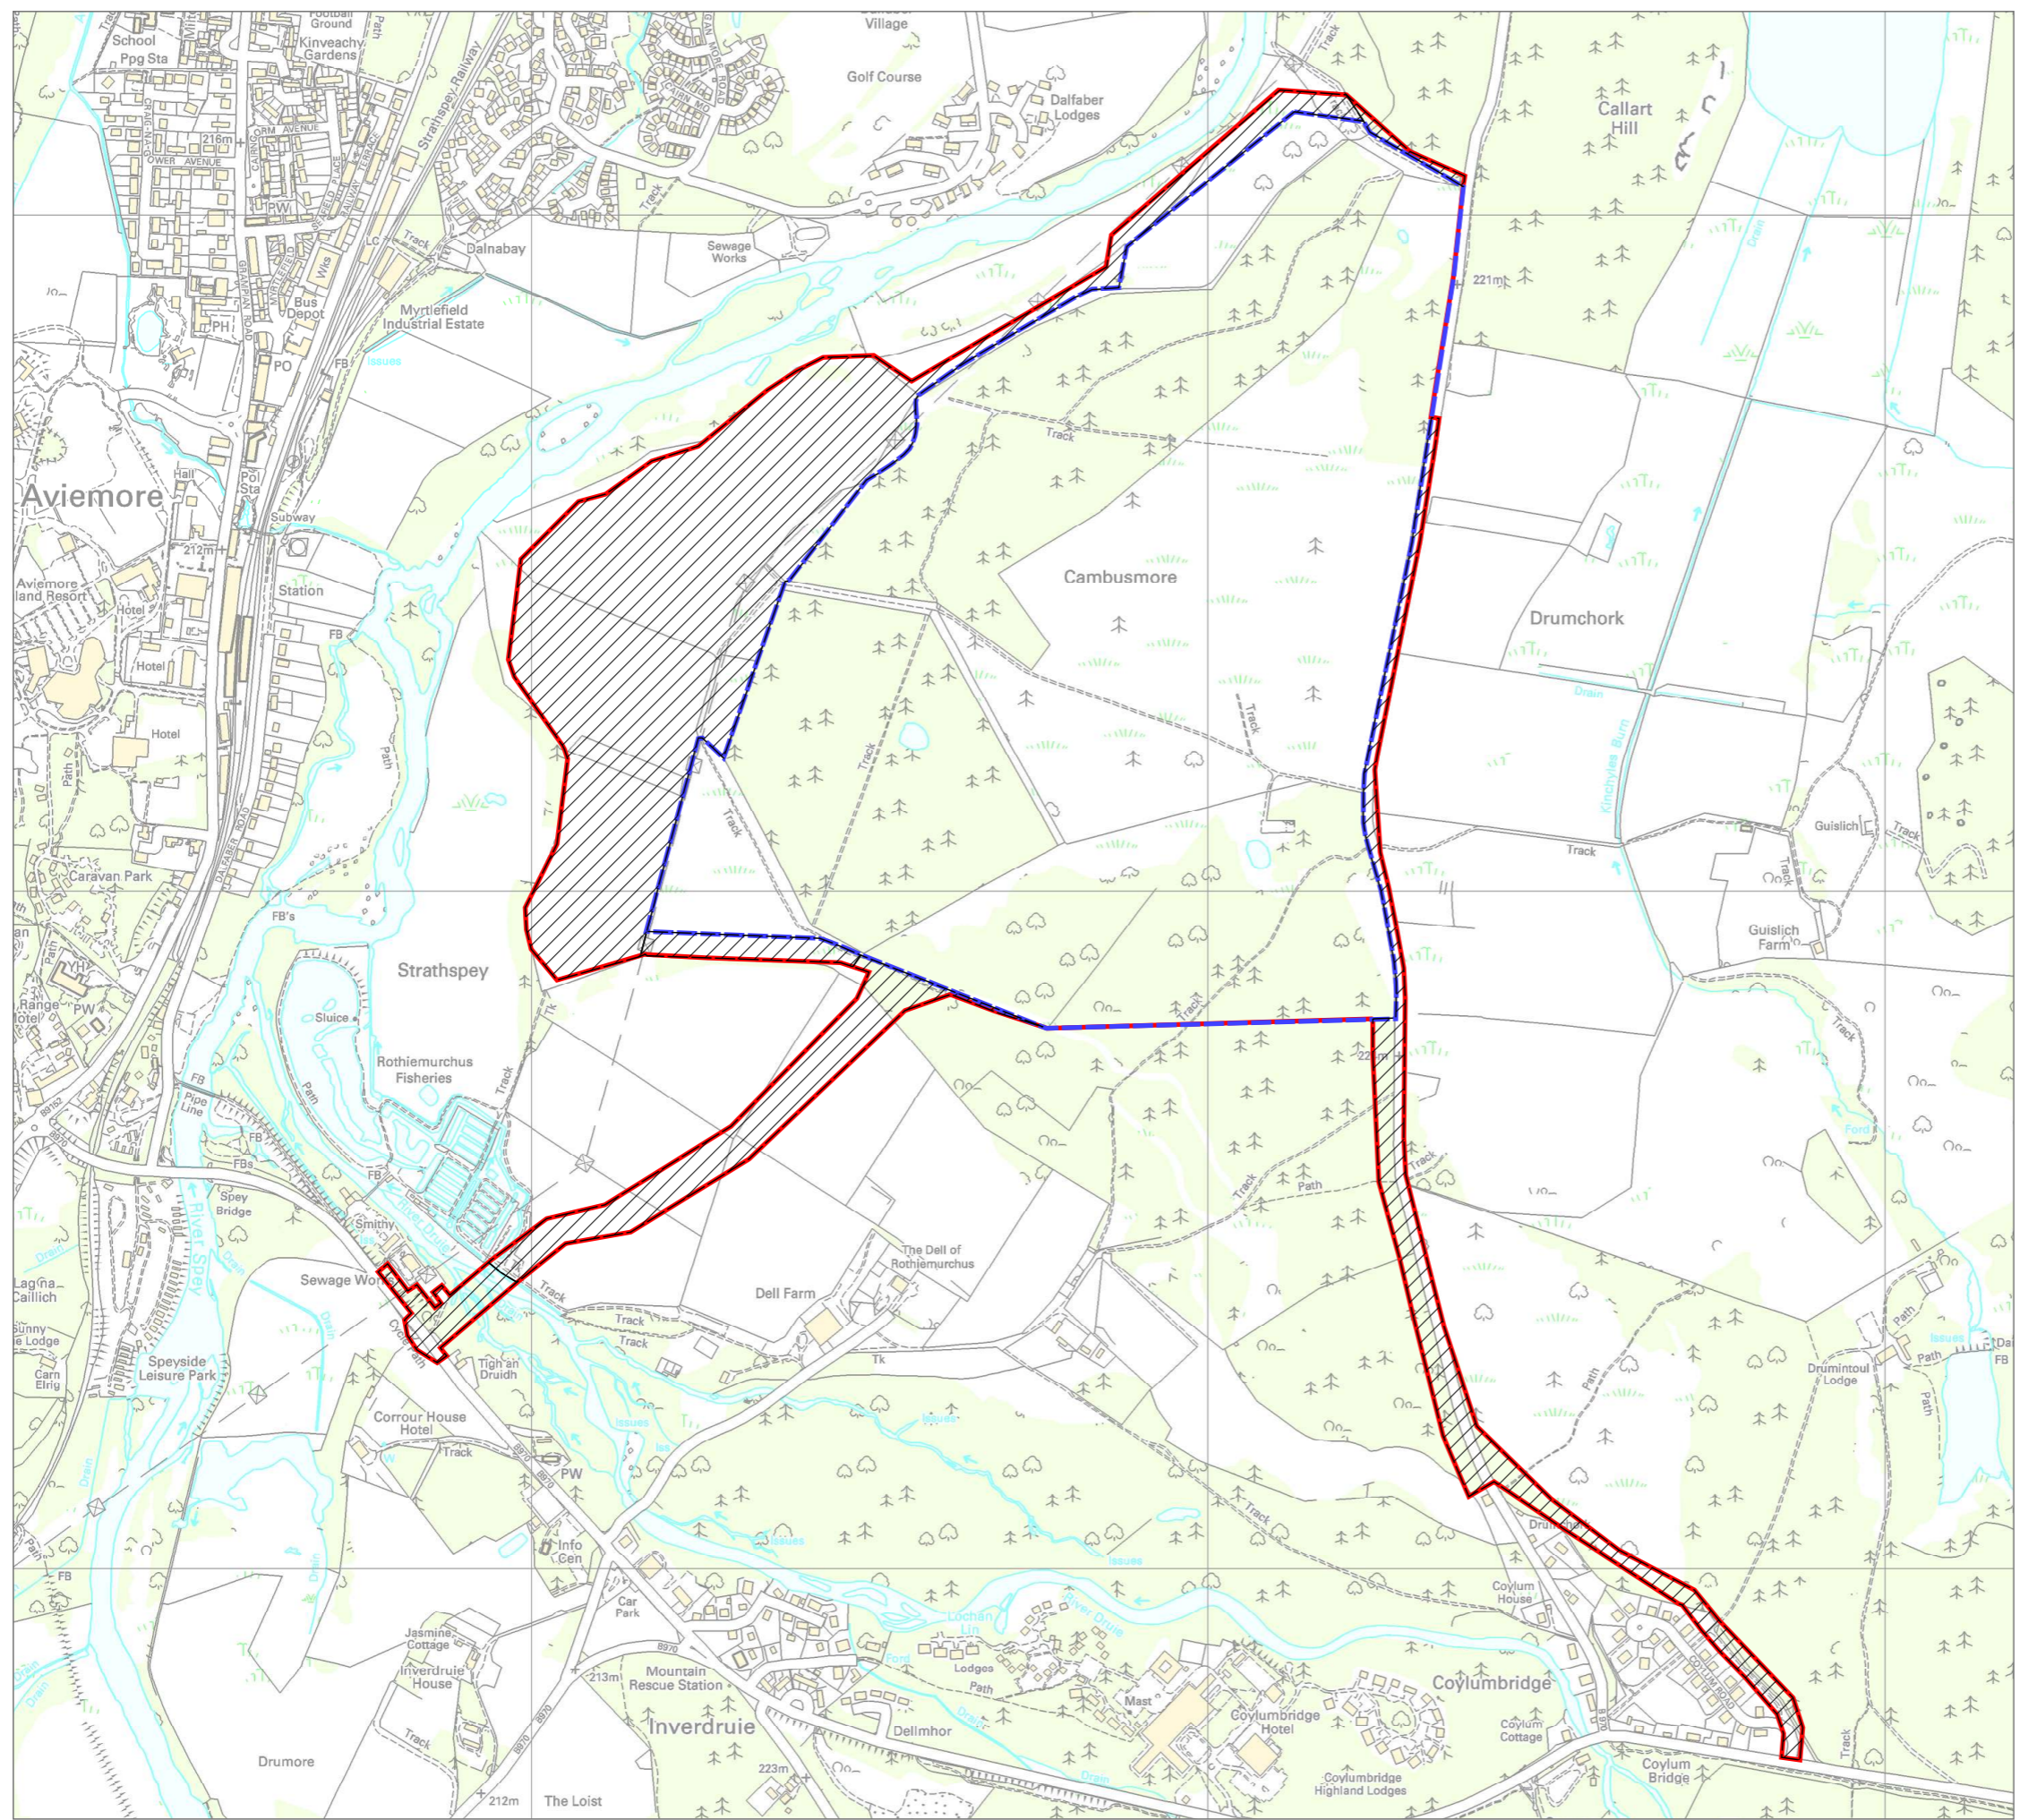

AN CAMAS MOR

Application and Ownership Boundary Plan

Key

-  Application site
-  Area owned by J & J Grant Farming - INV 6023
-  Area owned by JPG

Reproduced from Ordnance Survey 1:10,000 scale Raster with the permission of HMSO, ©Crown Copyright 2007, licence no. 100042733.